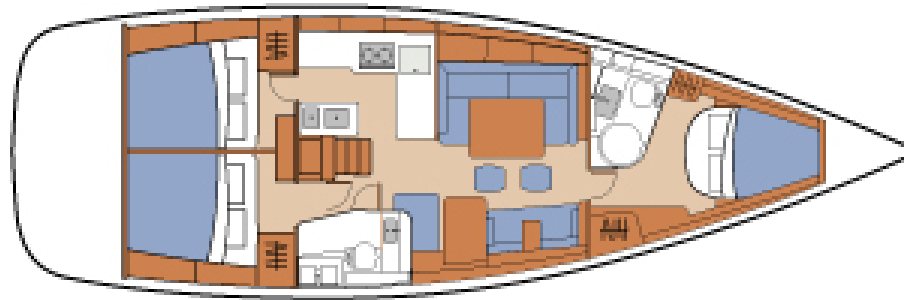

BENETEAU 46

BENETEAU 46

BENETEAU 46

BENETEAU 46

BENETEAU 46

Specifications

Naval Architects:	Berret Racoupeau
Interior Design:	Nauta Yachts
Length overall:	46' 3"
Hull length:	44' 11"
Hull beam:	14' 1"
Light displacement:	22,046 lbs.
Draft – Standard:	5' 7"
Draft – Optional:	6' 8"
Ballast - Standard:	7,144 lbs
Ballast – Optional:	6,425 lbs
Fresh water capacity:	150 gal
Fuel capacity:	63 gal
Total Sail Area:	1055 sq. ft.